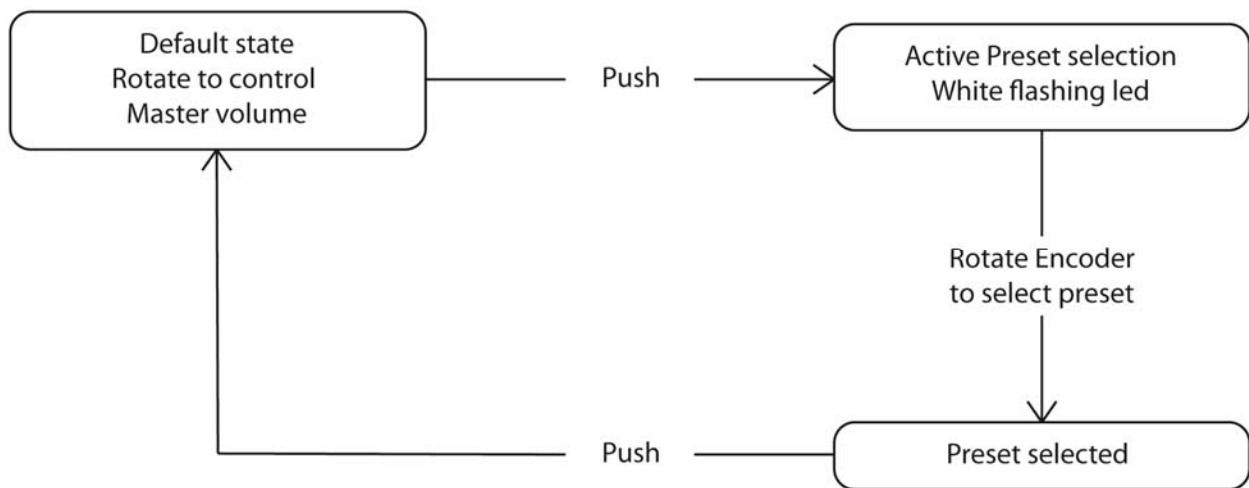

Features :

- Digital master volume control with rotary encoder
- Allows user to choose between the 4 presets of the DSP A8
- Automatic recognition by the DSP A8 control software (Please read the manual before first use)
- Displays selected preset with 4 white leds
- Metallic case
- Infrared receiver for use with wireless remote (not provided - RC5 protocol)

Control menu Remote MCR :

Technical description :

- Power-supply:
  Powered from DSP A8 with 5 m cable (provided)
- Case:
  Galvanized steel sheet 10/10 with grained powder paint
- Size: 94x45xh35 mm
- Weight: 0.25 kg